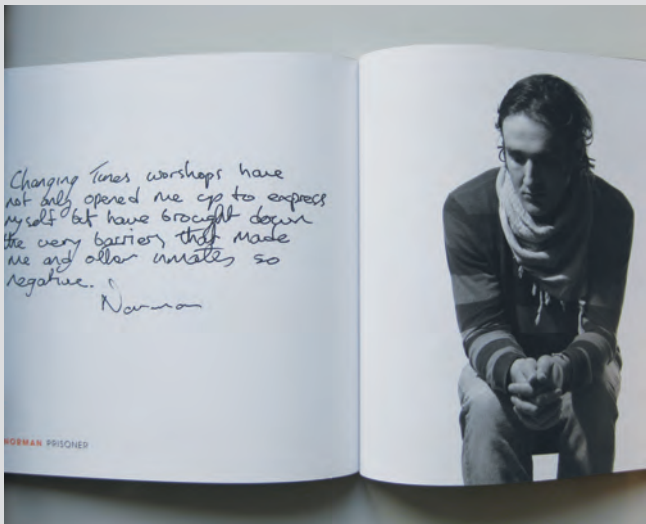

greenwich foundation for the old royal naval college campaign for discover greenwich centre launch

alwasl brand brochure

www.evedesign.co.uk

graphic design, branding, advertising, art direction, corporate identity, logo design, marketing, online/digital media, website design, exhibition design, brand guidelines, identity manuals, advertising campaigns, websites, brochures, leaflets, letterheads, business cards, compliment slips, direct mail.